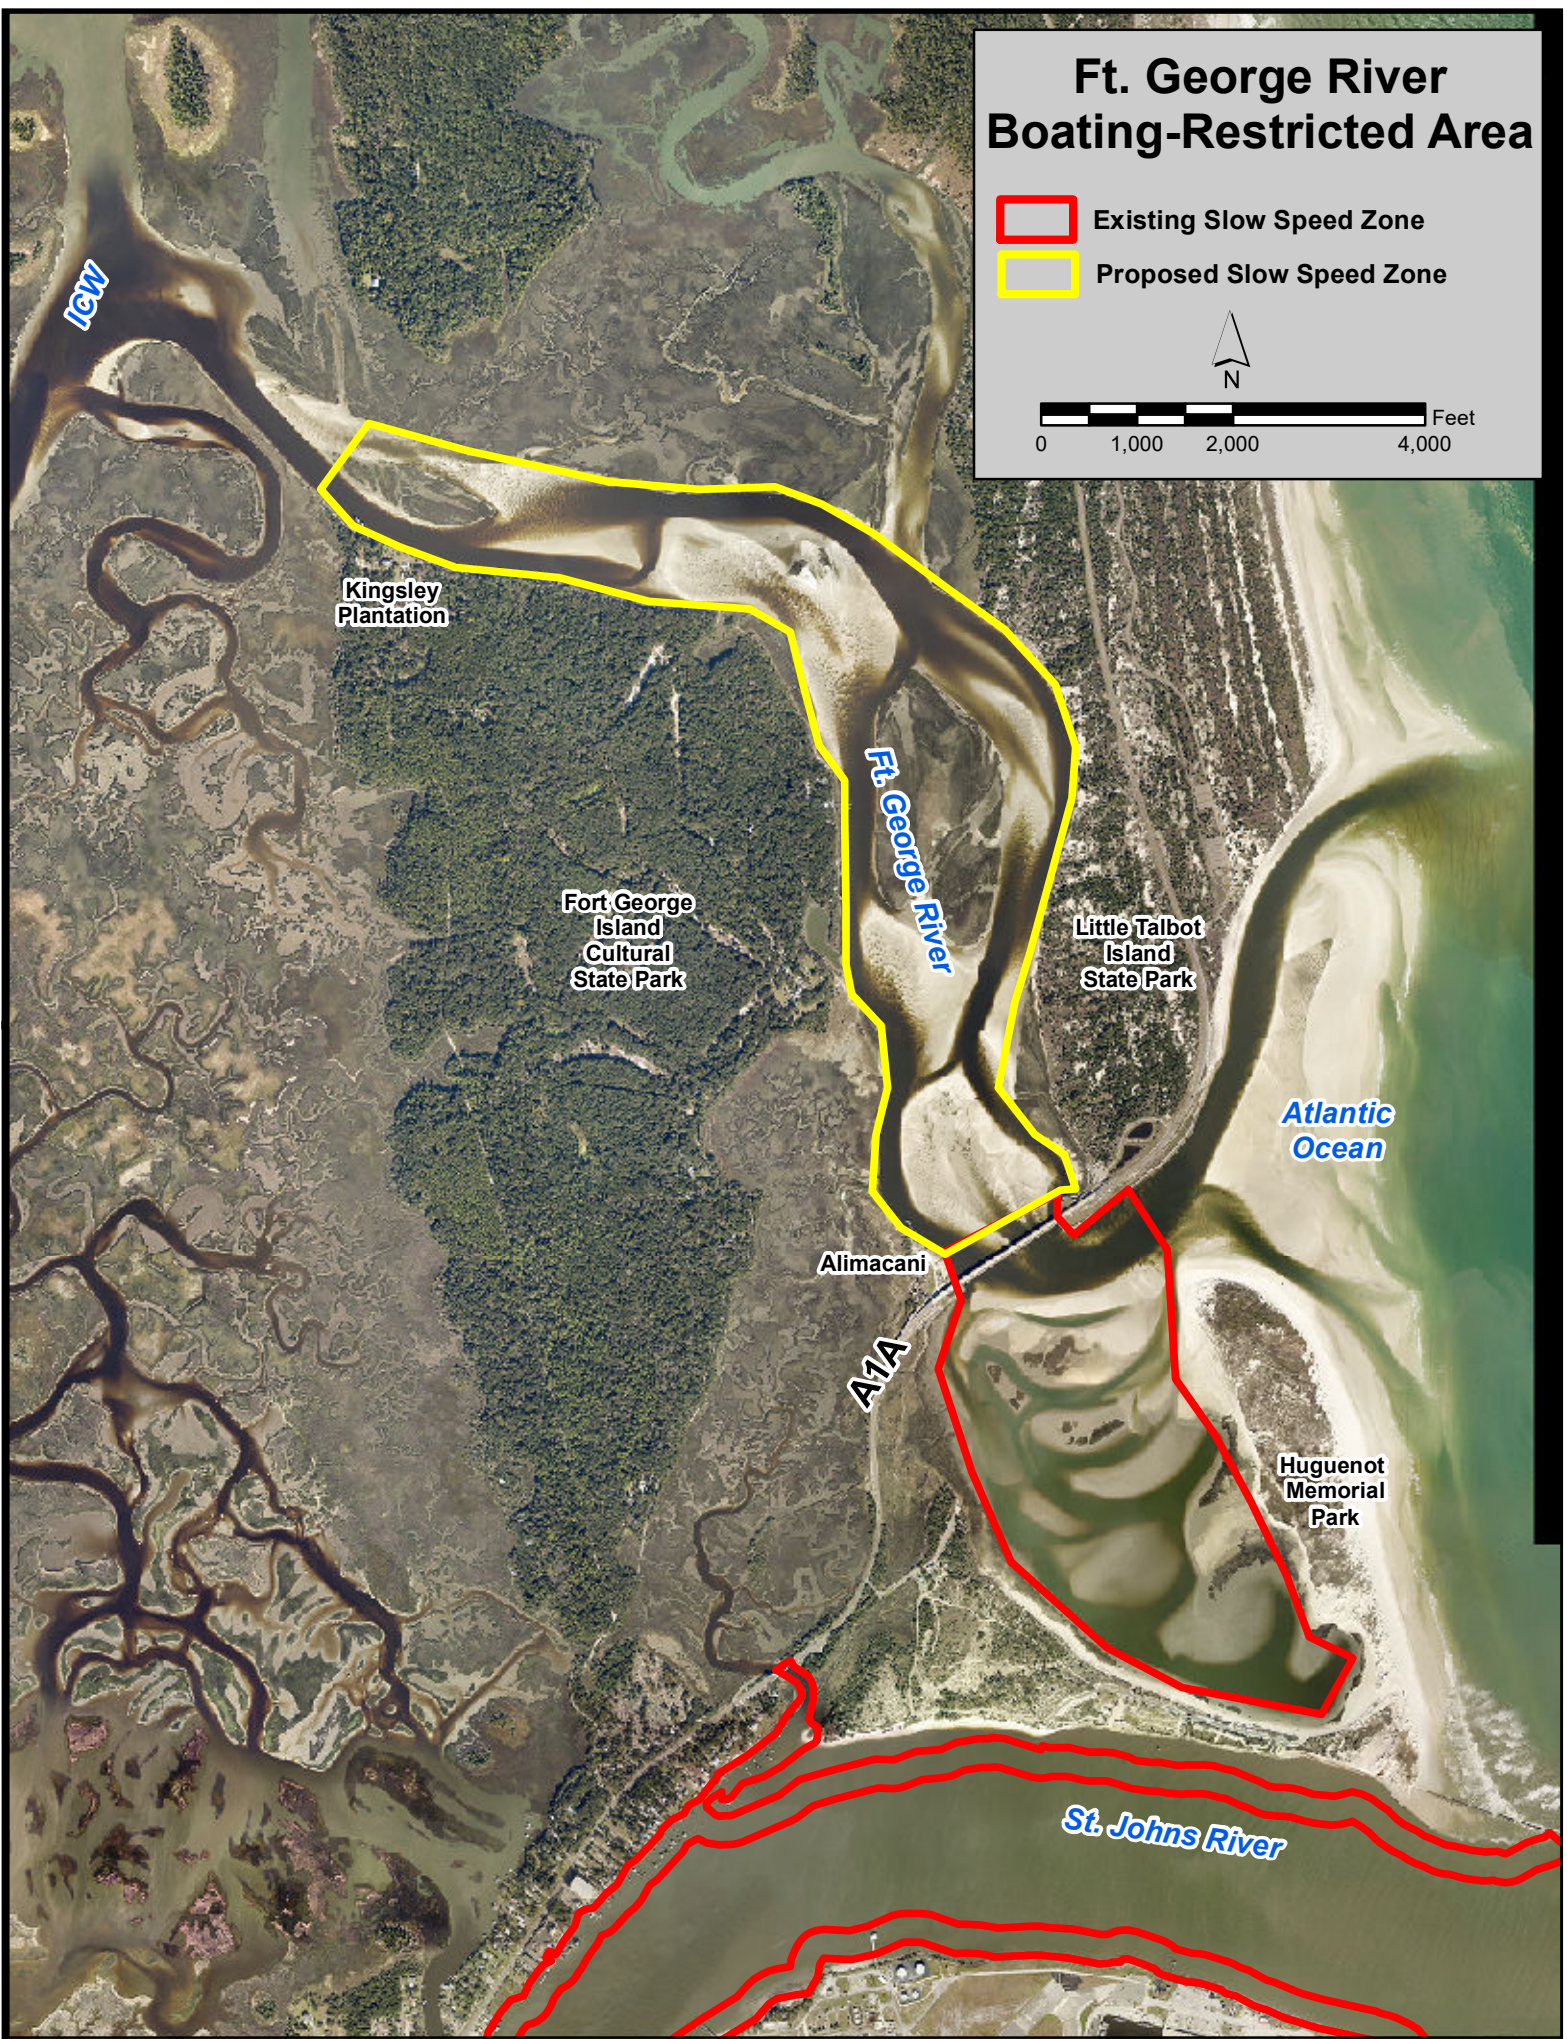

# Ft. George River Boating-Restricted Area

Existing Slow Speed Zone

Proposed Slow Speed Zone

ICW

Kingsley Plantation

Fort George Island Cultural State Park

Ft. George River

Little Talbot Island State Park

Atlantic Ocean

Alimacani

A1A

Huguenot Memorial Park

St. Johns River