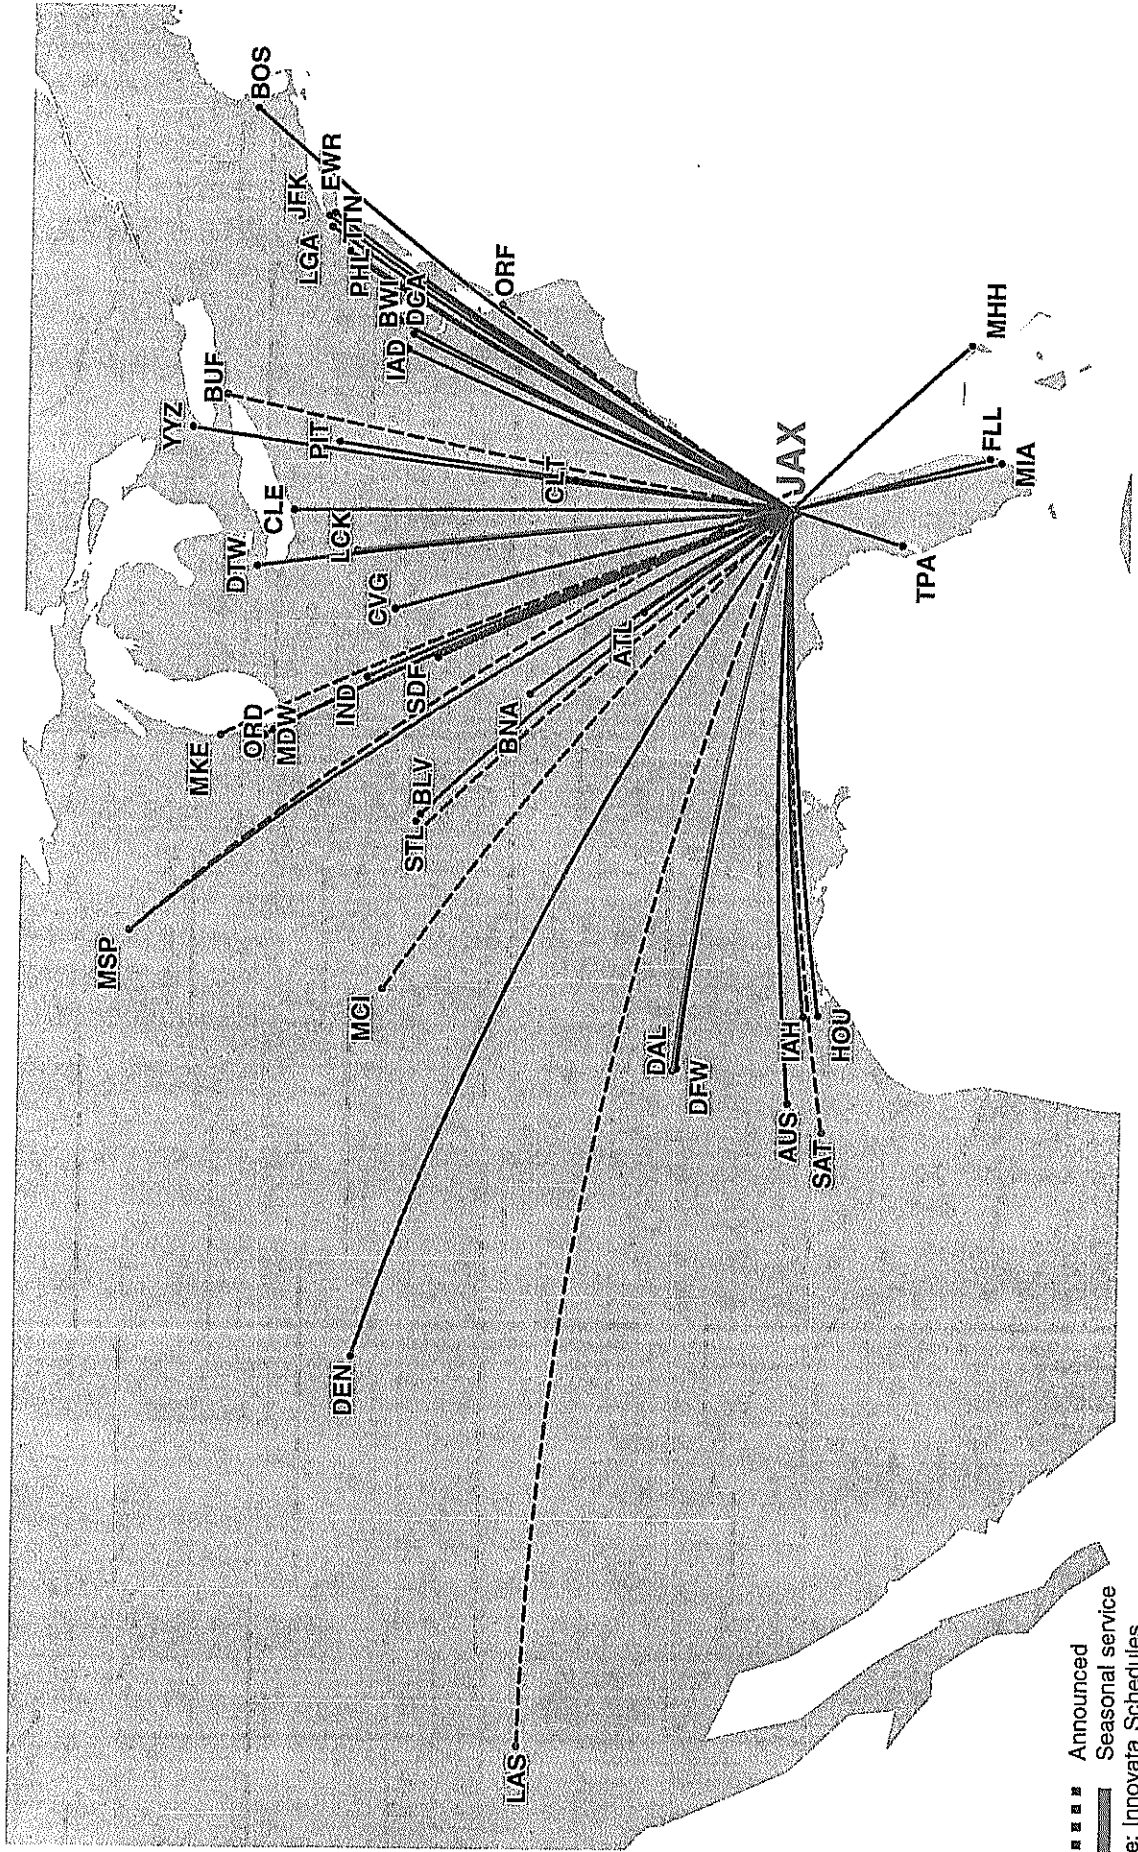

2017 Top Origin MSA's of Cardholders with a Public Golf Course Transaction in Northeast Florida	
1	ATLANTA, GA
2	NEW YORK-NORTHERN NEW JERSEY-LONG ISLAND, NY-NJ-CT-PA
3	ORLANDO, FL
4	WASHINGTON-BALTIMORE, DC-MD-VA-WV
5	TAMPA-SAIN PETERSBURG-CLEARWATER, FL
6	BOSTON-WORCESTER-LAWRENCE, MA-NH-ME-CT
7	CHICAGO-GARY-KENOSHA, IL-IN-WI
8	GAINESVILLE, FL
9	DETROIT-ANN ARBOR-FLINT, MI
10	TALLAHASSEE, FL
11	MIAMI-FORT LAUDERDALE, FL
12	PHILADELPHIA-WILMINGTON-ATLANTIC CITY, PA-NJ-DE-MD
13	BIRMINGHAM, AL
14	NORFOLK-VIRGINIA BEACH-NEWPORT NEWS, VA-NC
15	CHARLOTTE-GASTONIA-ROCK HILL, NC-SC
16	SEATTLE-TACOMA-BREMERTON, WA
17	WEST PALM BEACH-BOCA RATON, FL
18	DALLAS-FORT WORTH, TX
19	MINNEAPOLIS-SAIN P PAUL, MN-WI
20	NASHVILLE, TN

\*Excludes the MSA's of Jacksonville; Daytona; Melbourne, Titusville, Palm Bay

2017 Top Origin MSA's for Credit/Debit Card Spend at Public Golf Courses in Northeast Florida	
1	ATLANTA, GA
2	NEW YORK-NORTHERN NEW JERSEY-LONG ISLAND, NY-NJ-CT-PA
3	WASHINGTON-BALTIMORE, DC-MD-VA-WV
4	ORLANDO, FL
5	BOSTON-WORCESTER-LAWRENCE, MA-NH-ME-CT
6	CHICAGO-GARY-KENOSHA, IL-IN-WI
7	TAMPA-SAIN PETERSBURG-CLEARWATER, FL
8	PHILADELPHIA-WILMINGTON-ATLANTIC CITY, PA-NJ-DE-MD
9	DETROIT-ANN ARBOR-FLINT, MI
10	MIAMI-FORT LAUDERDALE, FL
11	GAINESVILLE, FL
12	CHARLOTTE-GASTONIA-ROCK HILL, NC-SC
13	MINNEAPOLIS-SAIN P PAUL, MN-WI
14	DALLAS-FORT WORTH, TX
15	BIRMINGHAM, AL
16	WEST PALM BEACH-BOCA RATON, FL
17	NORFOLK-VIRGINIA BEACH-NEWPORT NEWS, VA-NC
18	SEATTLE-TACOMA-BREMERTON, WA
19	NASHVILLE, TN
20	CINCINNATI-HAMILTON, OH KY IN

\*Excludes the MSA's of Jacksonville; Daytona; Melbourne, Titusville, Palm Bay

# JAX Has Service to 41 Destinations

■■■■■ Announced  
 - - - Seasonal service  
 Source: Innovata Schedules.

**GOING BEYOND, DAILY.**