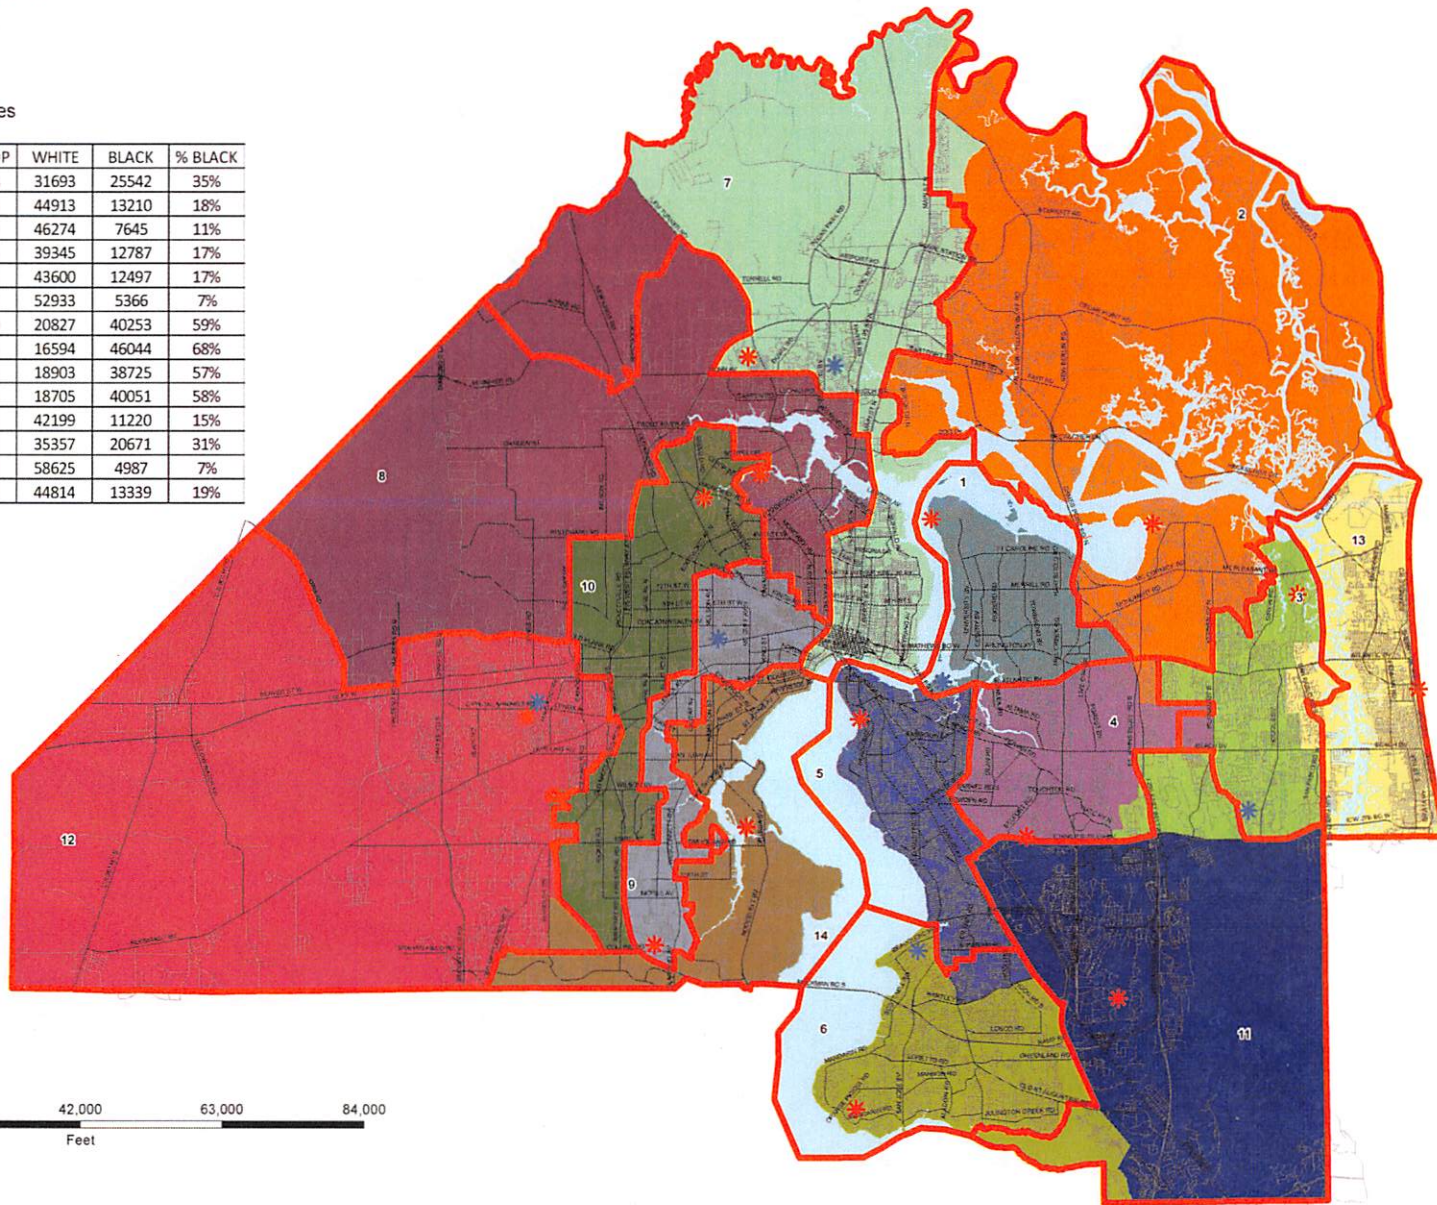

City Council Districts

DRAFT

- CD
- SB
- Existing CD Boundaries

DIST	TOT POP	WHITE	BLACK	% BLACK
1	72718	31693	25542	35%
2	72283	44913	13210	18%
3	71899	46274	7645	11%
4	74405	39345	12787	17%
5	74201	43600	12497	17%
6	72247	52933	5366	7%
7	68060	20827	40253	59%
8	67916	16594	46044	68%
9	67745	18903	38725	57%
10	68762	18705	40051	58%
11	73463	42199	11220	15%
12	67711	35357	20671	31%
13	73964	58625	4987	7%
14	70193	44814	13339	19%