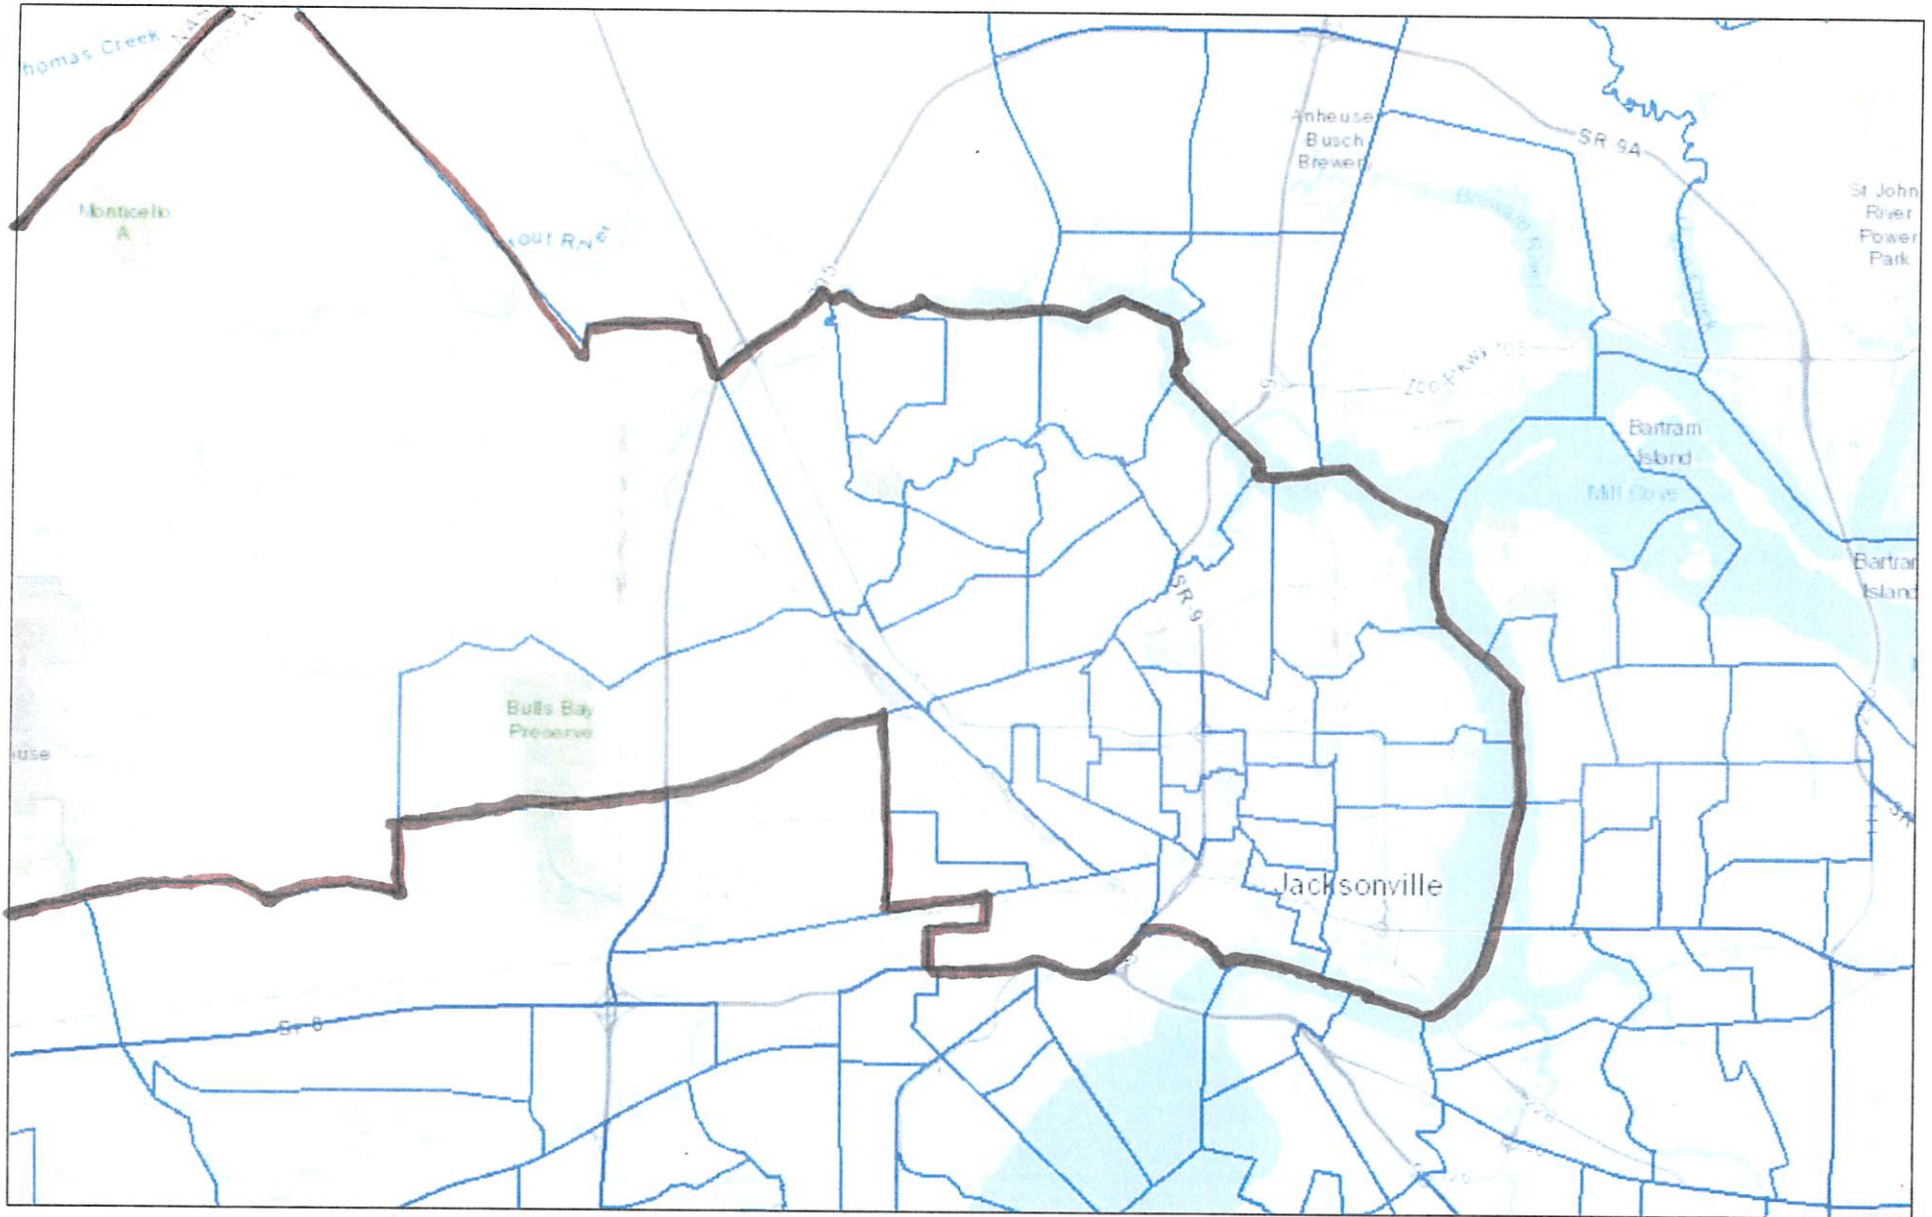

Duval Map

February 21, 2020

1:144,448

Sources: Esri, HERE, Garmin, Intermap, increment P Corp, GEBCO, USGS, FAO, NPS, NRCAN, GeoBase, IGN, Kadaster NL, Ordnance Survey, Esri

Duval Map

February 21, 2020

1:144,448

Sources: Esri, HERE, Garmin, Intermap, increment P Corp., GEBCO, USGS, FAO, NPS, NRCAN, GeoBase, IGN, Kadaster NL, Ordnance Survey, Esri