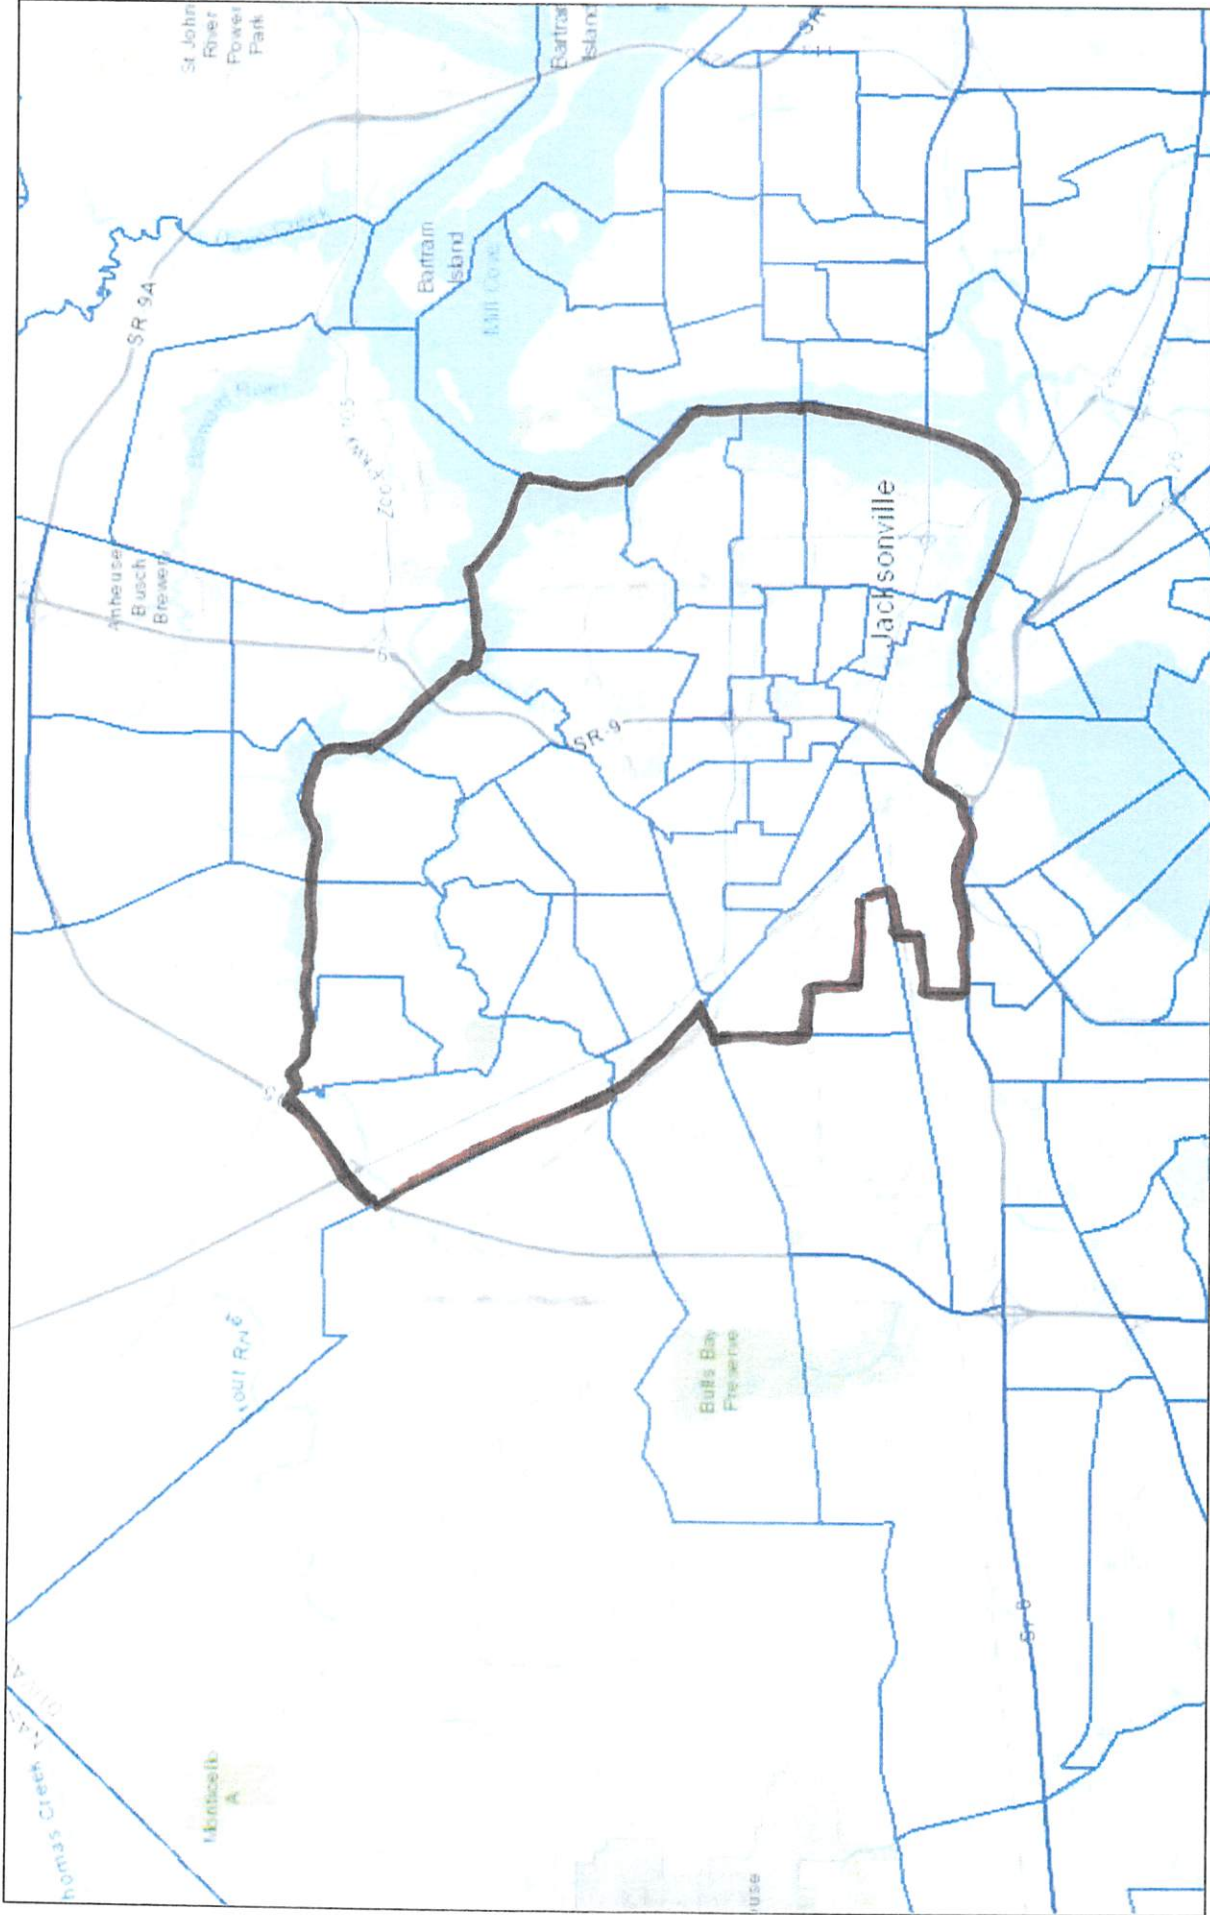

Duval Map

February 21, 2020

1:144,448

Sources: Esri, HERE, Garmin, Intermap, increment P Corp, GEBCO, USGS, FAO, NPS, NRCAN, GeoBase, IGN, Kadaster NL, Ordnance Survey, Esri

Duval Map

February 21, 2020

1:144,448

Sources: Esri, HERE, Garmin, Intermap, increment P Corp., GEBCO, USGS, FAO, NPS, NRCAN, GeoBase, IGN, Kadaster NL, Ordnance Survey, Esri