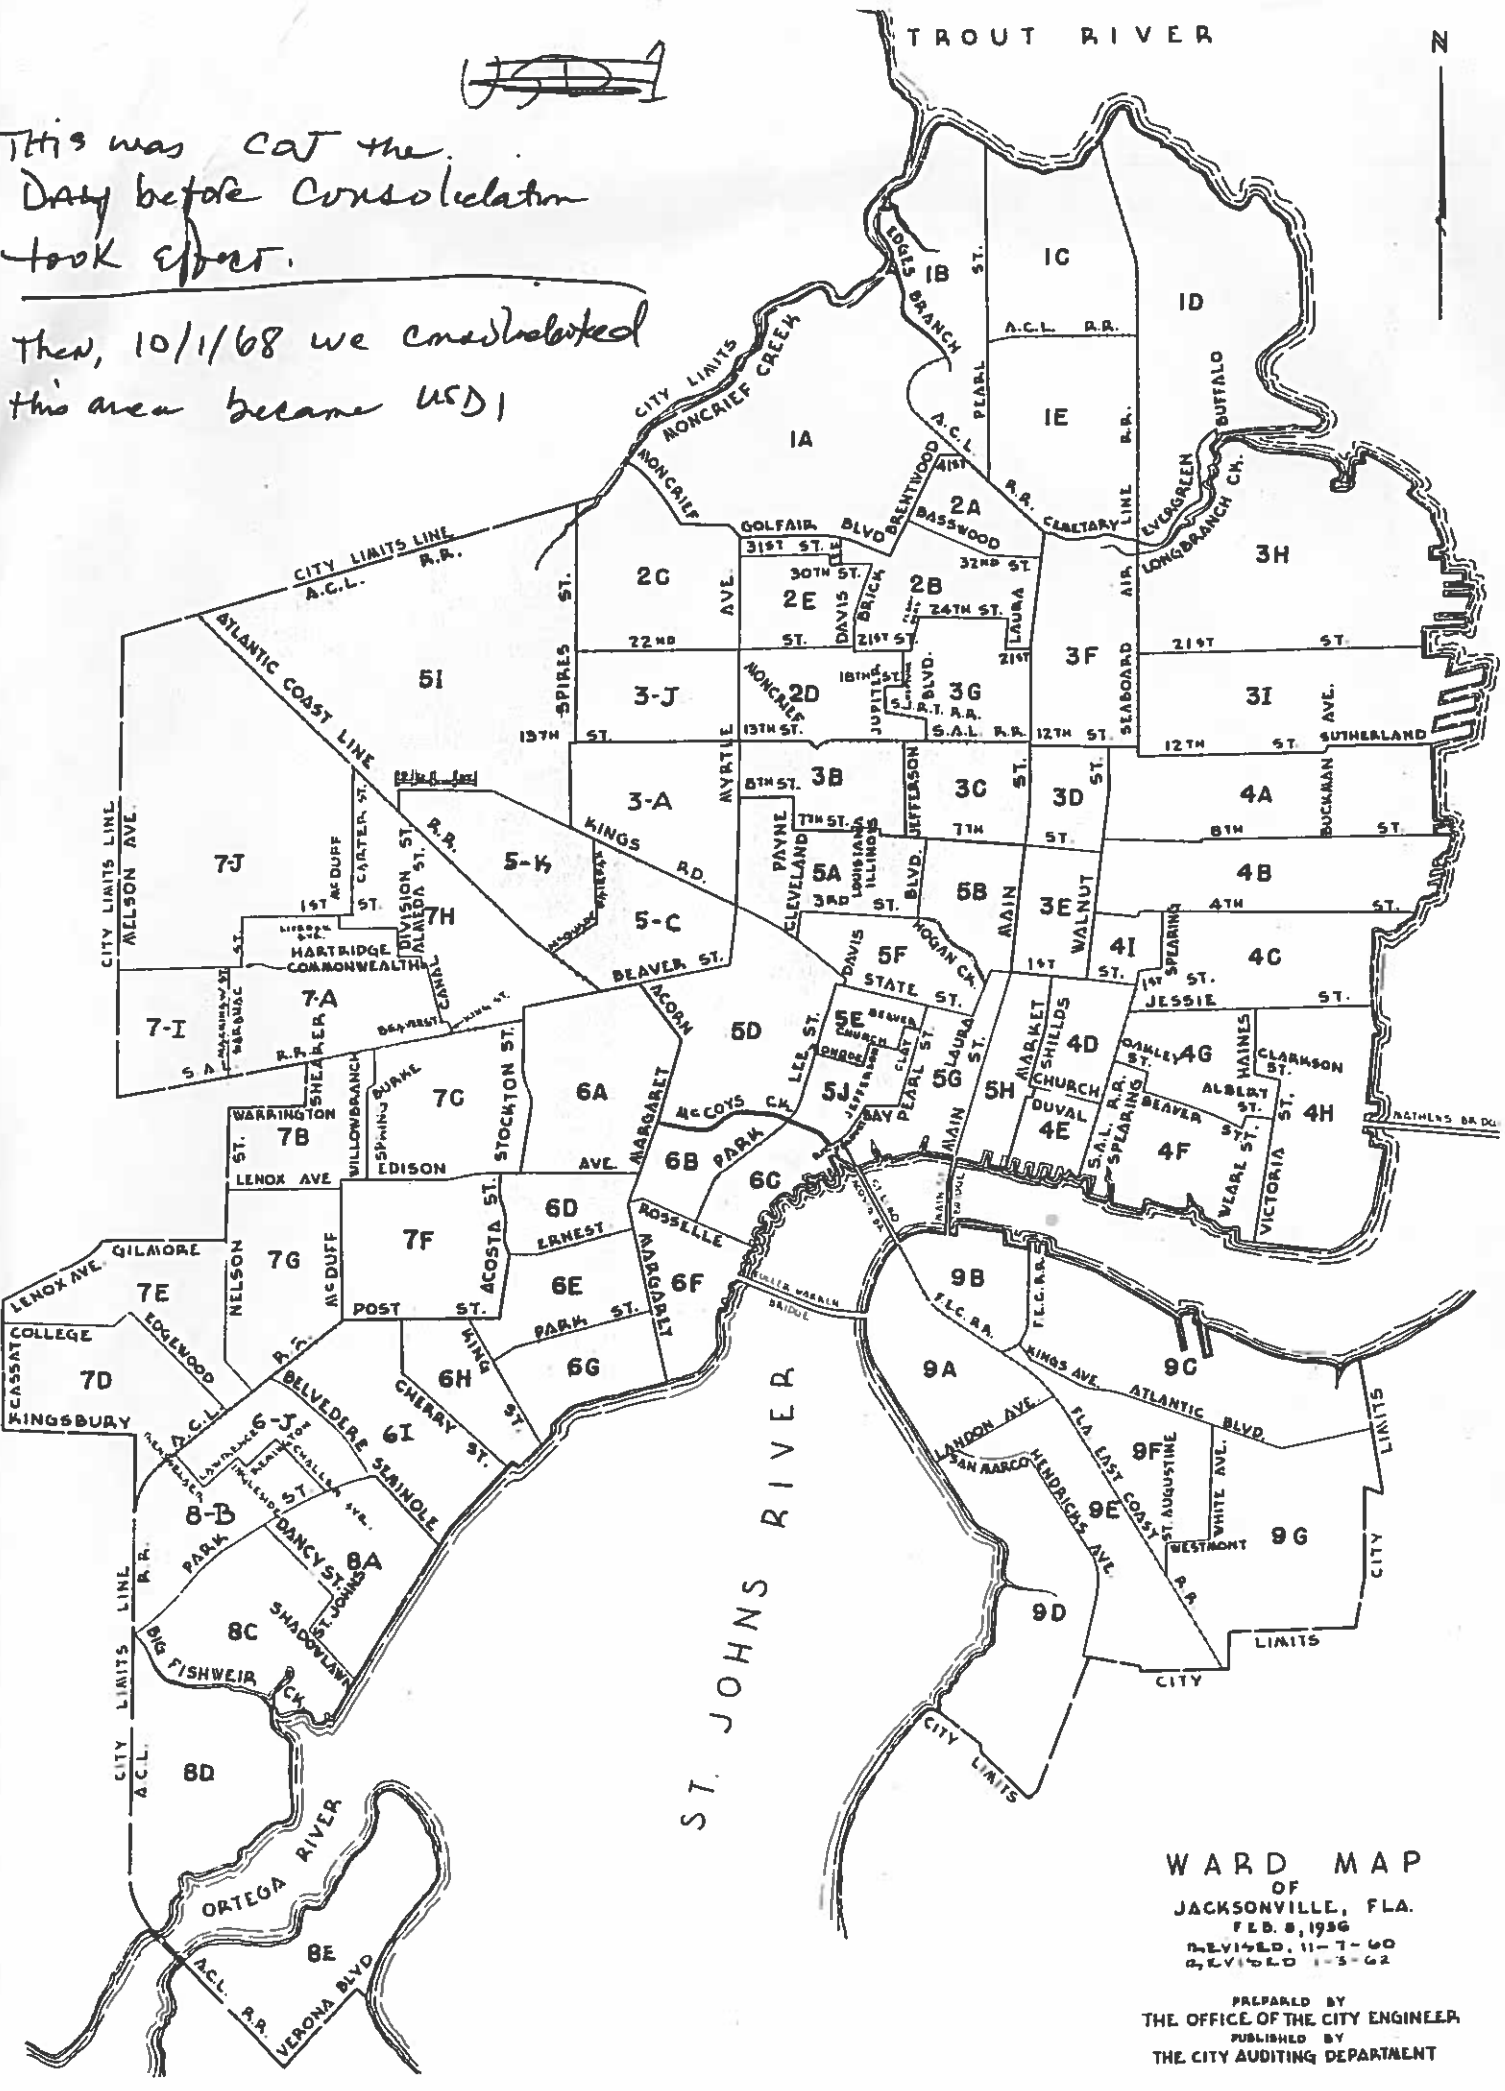

This was cut the Day before Consolidation took effect.

Then, 10/1/68 we consolidated this area became USD

WARD MAP
OF
JACKSONVILLE, FLA.
FEB. 8, 1936
REVISED, 11-7-60
REVISED 1-3-62

PREPARED BY
THE OFFICE OF THE CITY ENGINEER
PUBLISHED BY
THE CITY AUDITING DEPARTMENT

GSD = County (entire county)
1320 Sect. 2.04