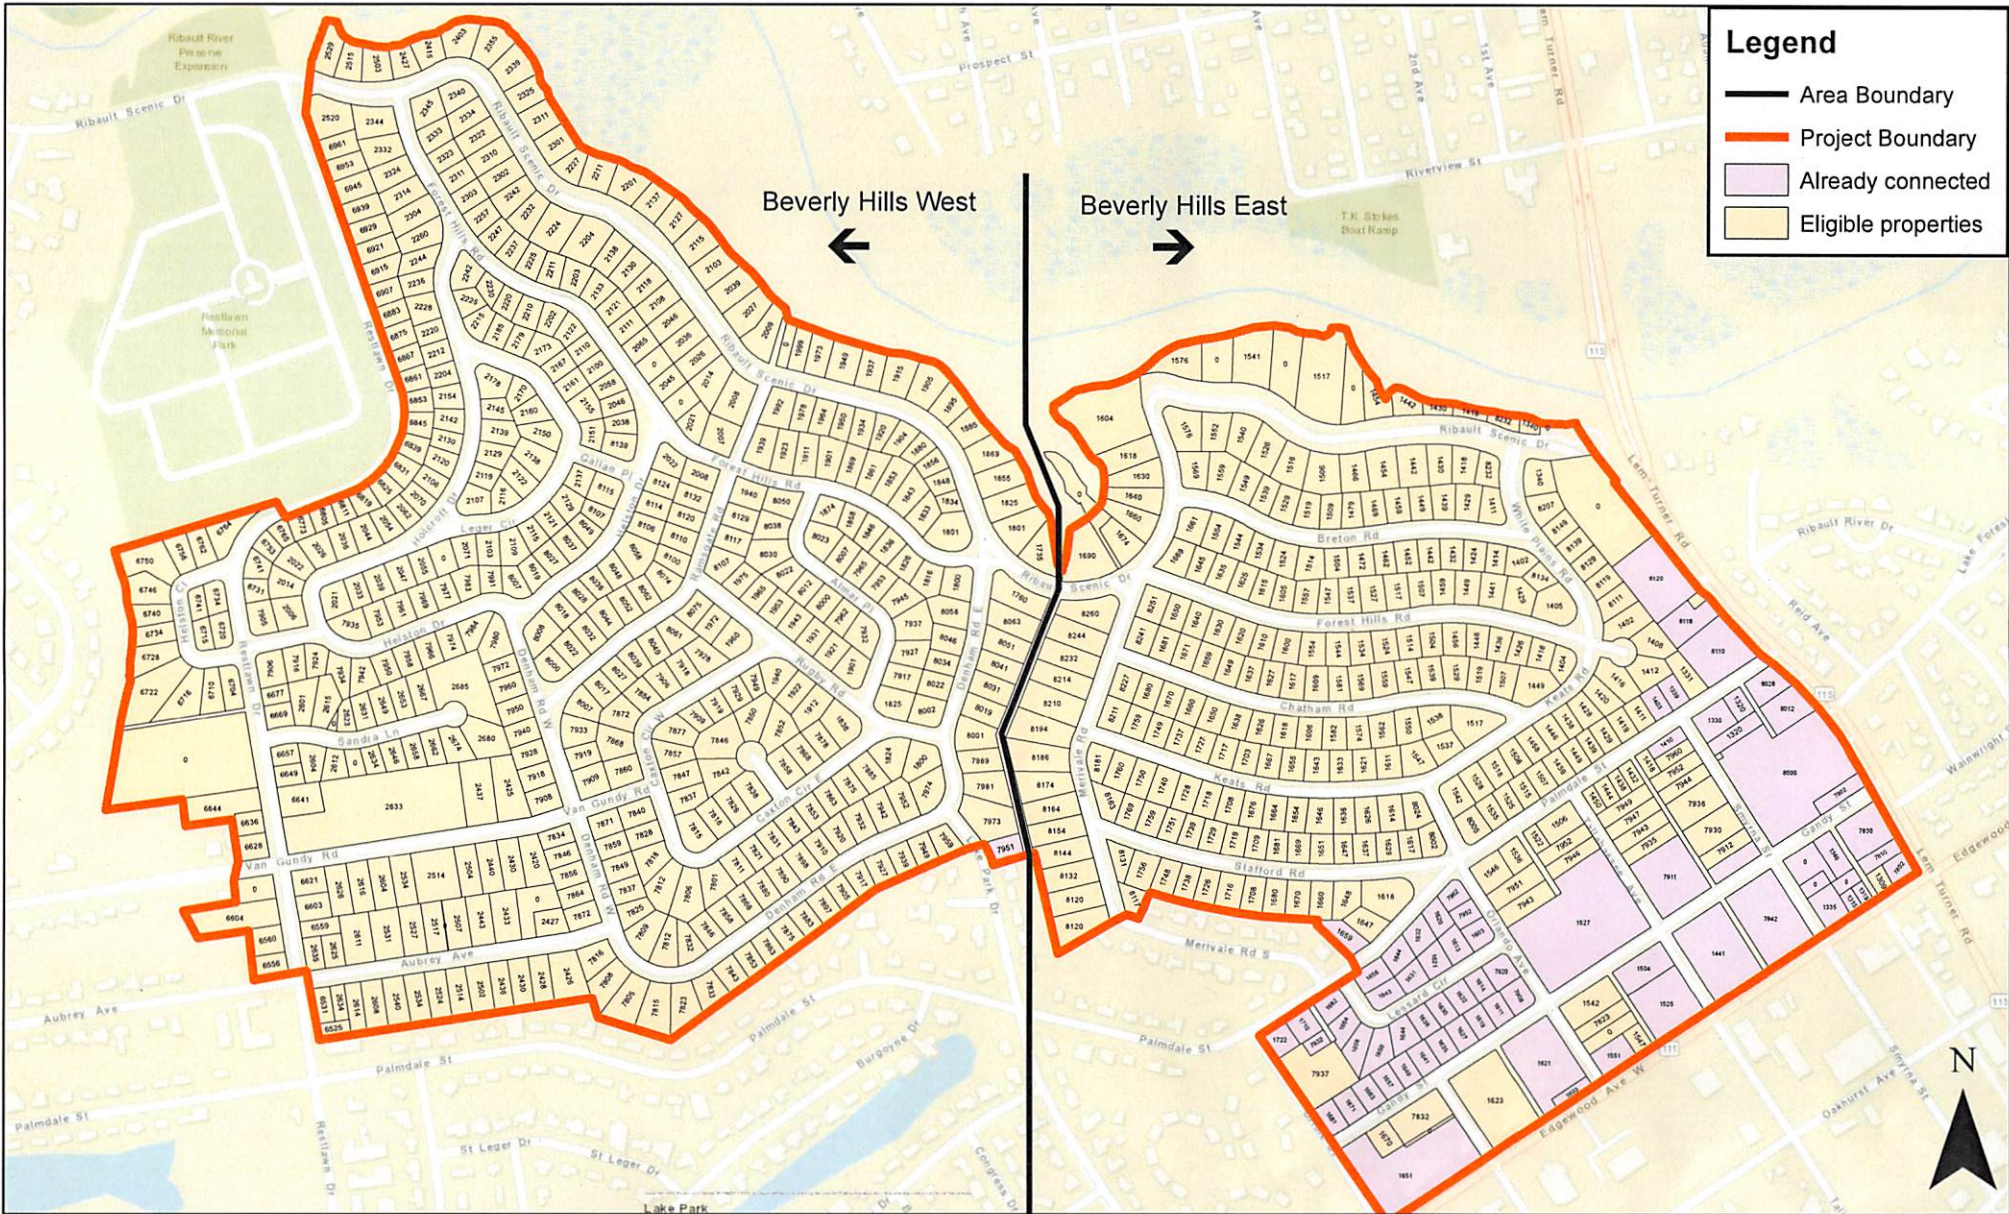

Legend

- Project Boundary
- Christobel STPO

**Christobel
Proposed Water & Sewer Improvement Project**

Legend

-  Area Boundary
-  Project Boundary
-  Already connected
-  Eligible properties

Beverly Hills West ←

→ Beverly Hills East

Proposed Beverly Hills Sewer Improvement Project