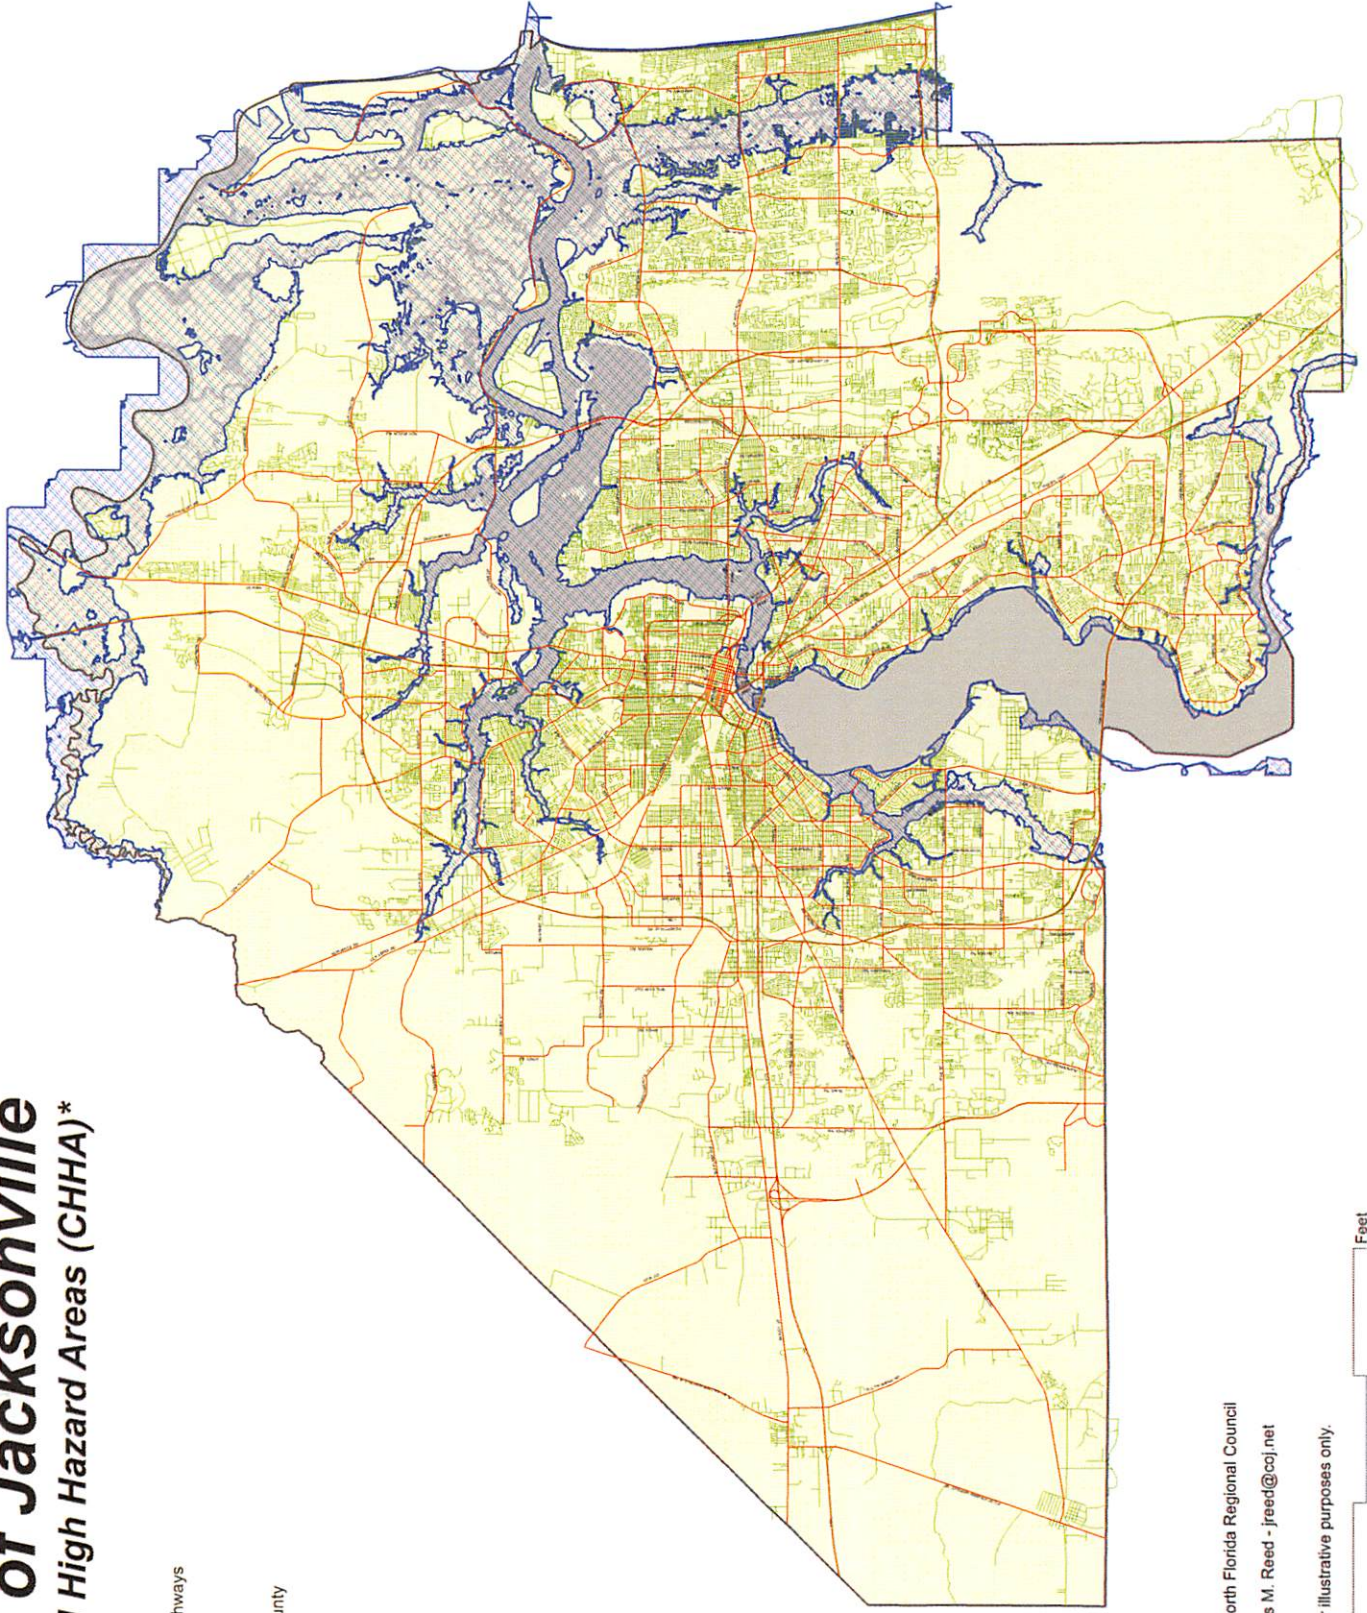

City of Jacksonville

Coastal High Hazard Areas (CHHA)*

-  CHHA
-  Major Highways
-  Roads
-  River
-  Duval County

*Data provided by North Florida Regional Council
 Developed by James M. Reed - jreed@cdj.net
 August 26, 2016
 Content intended for illustrative purposes only.