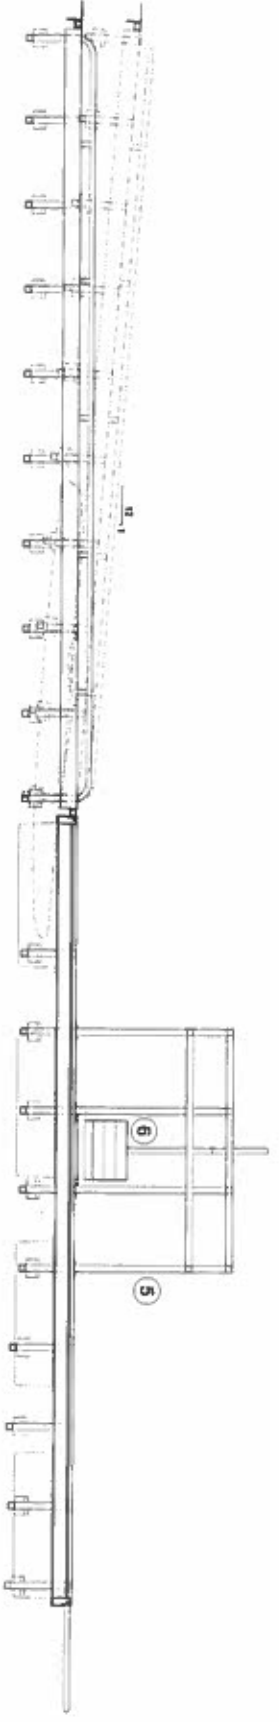

- ① - 8 ft. x 20 ft. KAYAK LAUNCH
- ② - 8 ft. x 20 ft. FLOATING DOCK
- ③ - 4 ft. x 20 ft. GANGWAY
- ④ - 20 ft. KAYAK CHUTE
- ⑤ - BOARDING ROLL CAGE
- ⑥ - BOARDING BENCH
- ⑦ - BULKHEAD MOUNTING KIT
- ⑧ - "DOCK TO DOCK" MOUNTING KIT

PLAN VIEW

SIDE VIEW

		Board-Safe 150 Third Street, Toms River, NJ 08058 Phone: 732-885-8284	
BOARD NO. 1 BOARD DATE 1/1/10	BOARD TYPE BOARD NO. 1 BOARD DATE 1/1/10	BOARD NO. 1 BOARD DATE 1/1/10	BOARD NO. 1 BOARD DATE 1/1/10
ADA KAYAK LAUNCH			
BOARD NO. 1 BOARD DATE 1/1/10			