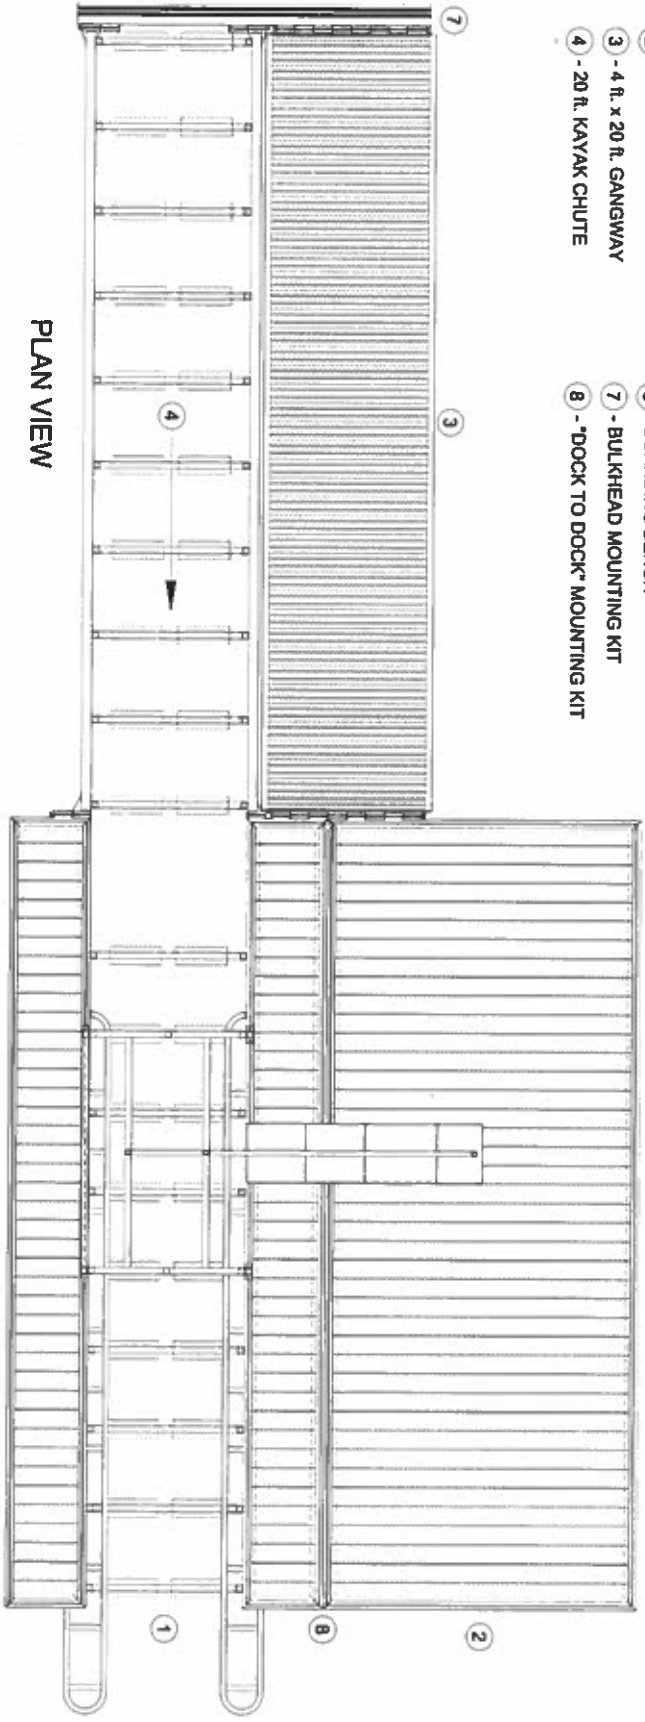

- ① - 8 ft. x 20 ft. KAYAK LAUNCH
- ② - 8 ft. x 20 ft. FLOATING DOCK
- ③ - 4 ft. x 20 ft. GANGWAY
- ④ - 20 ft. KAYAK CHUTE
- ⑤ - BOARDING ROLL CAGE
- ⑥ - BOARDING BENCH
- ⑦ - BULKHEAD MOUNTING KIT
- ⑧ - "DOCK TO DOCK" MOUNTING KIT

PLAN VIEW

SIDE VIEW

		Board-Safe 150 Third Street, Toms River, NJ 08058 Phone: 732-885-8284	
BOARD NO. 1 BOARD DATE 1/1/10	BOARD TYPE BOARD NO. 1 BOARD DATE 1/1/10	BOARD NO. 1 BOARD DATE 1/1/10	BOARD NO. 1 BOARD DATE 1/1/10
ADA KAYAK LAUNCH			
BOARD NO. 1 BOARD DATE 1/1/10			