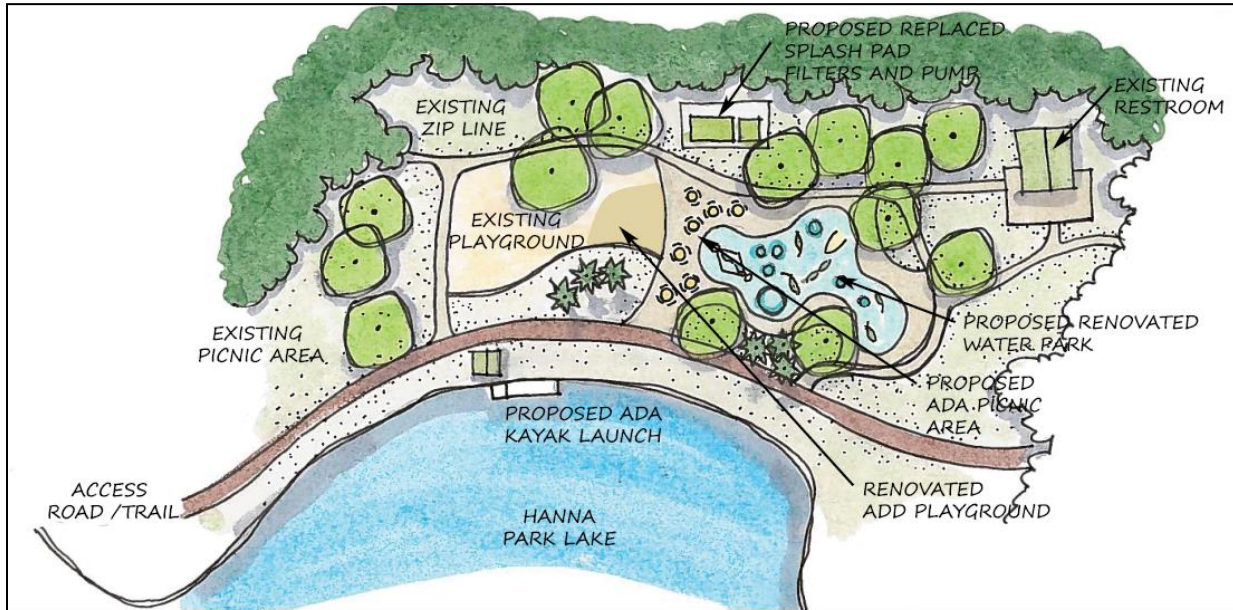

**EXPLORE.
EXERCISE.
RELAX.
PLAY.**

Playscape & Zip Line

Campground

The campground at Hanna Park includes 300 sites set in a wooded area that is easily accessible by paved roads. RV, tent and rustic cabin camping are available.

FREE 1 HOUR BEACH CRUISER RENTAL
WITH THE PURCHASE OF
ANY 1 HOUR KAYAK RENTAL

Hanna Park: Playground

75' Zipline

Hanna Park: Playground

Custom Treehouse

Hanna Park: Playground

Hanna Park: Grant Proposal

HANNA PARK
WATER PARK CONCEPT
(5/5/17, J.ENZ)

Klutho Park: Sculpture Walk

Sculpture Walk Springfield

2017-2019 Exhibition and Competition Entry Form
Temporary Outdoor Sculpture Exhibition
Klutho Park, Springfield Historic District, Jacksonville, Florida